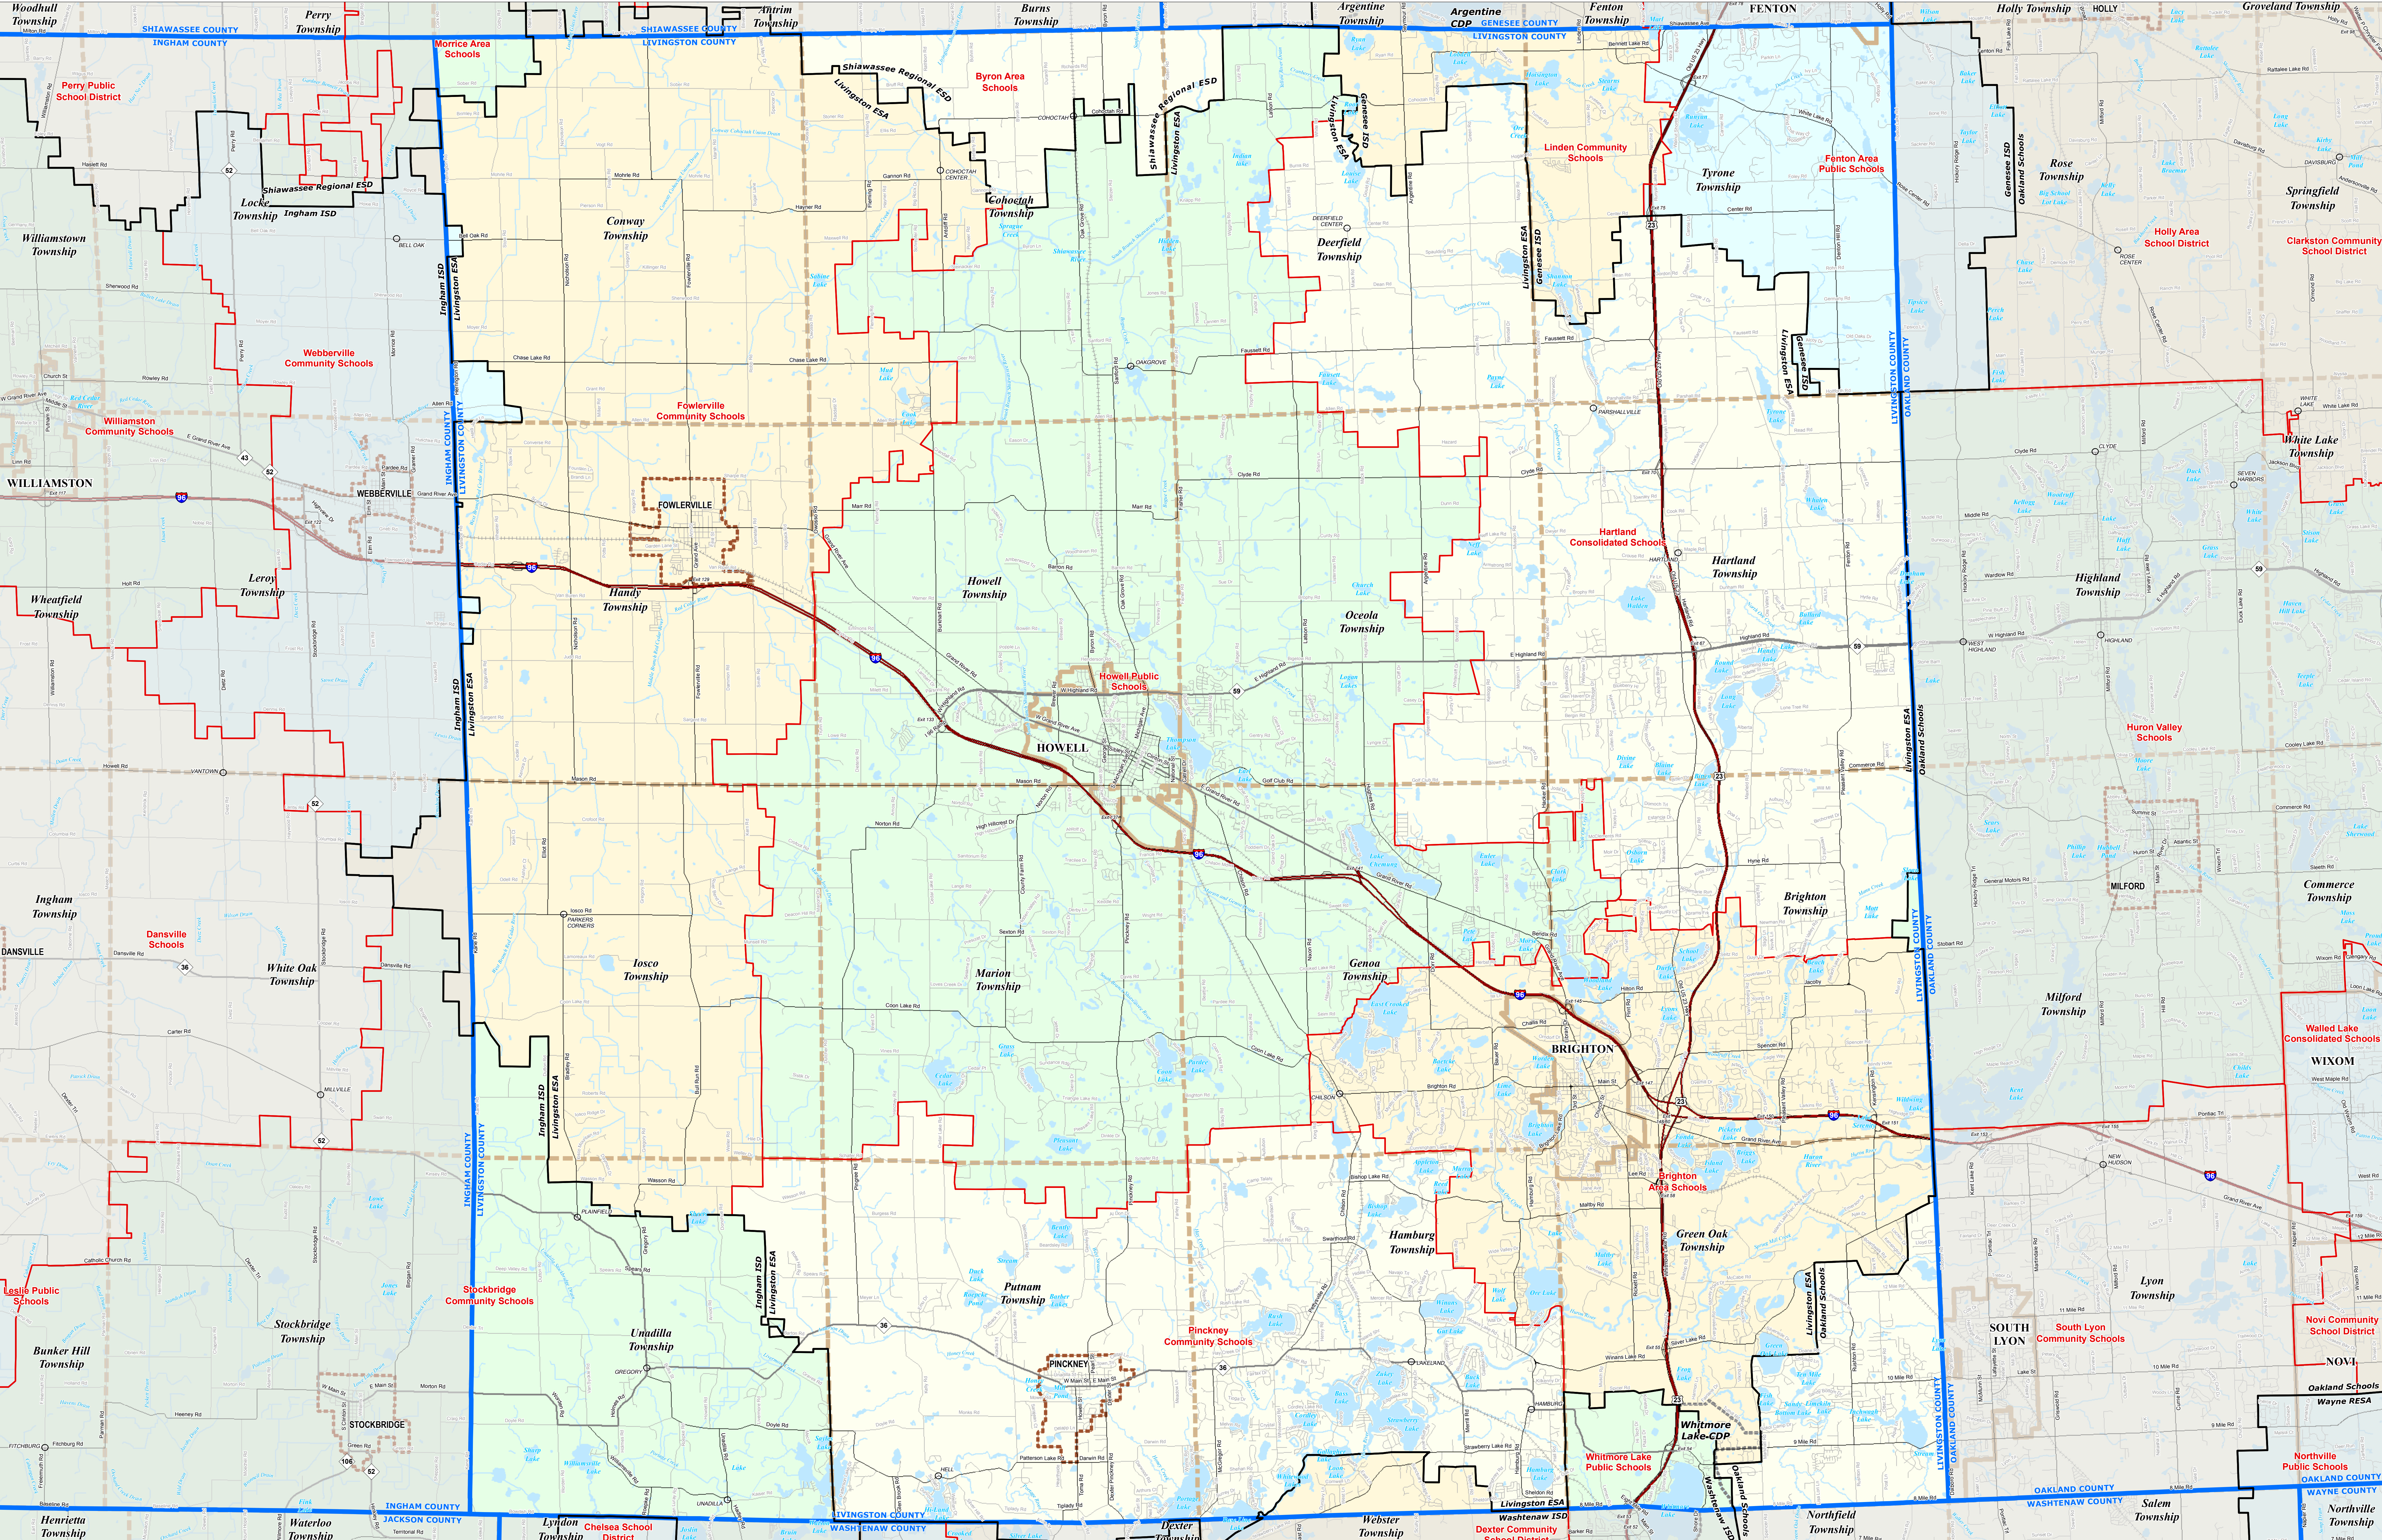

LIVINGSTON COUNTY SCHOOL DISTRICTS

0 1 2 Miles

*Note: Non K-12 School Districts identified with Asterisk (*) in Name

Legend

Intermediate School District	County	Railroad
School District	Unincorporated Place	Water Feature
City	Freeway	River, Stream, or Drain
Township	Highway	
Village	Primary Road	
Census Designated Place	Local Road